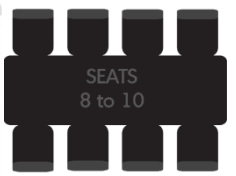

QCCA Package Details

Round Wooden Banqueting Table Details

Blue Banqueting Chair Details

8ft Rectangle Plastic Folding Table

### 6ft Tables (Bronze)

Our 6ft table can sit around 10 to 12 people comfortably, they are heavy duty and robust and will be suitable for any event.