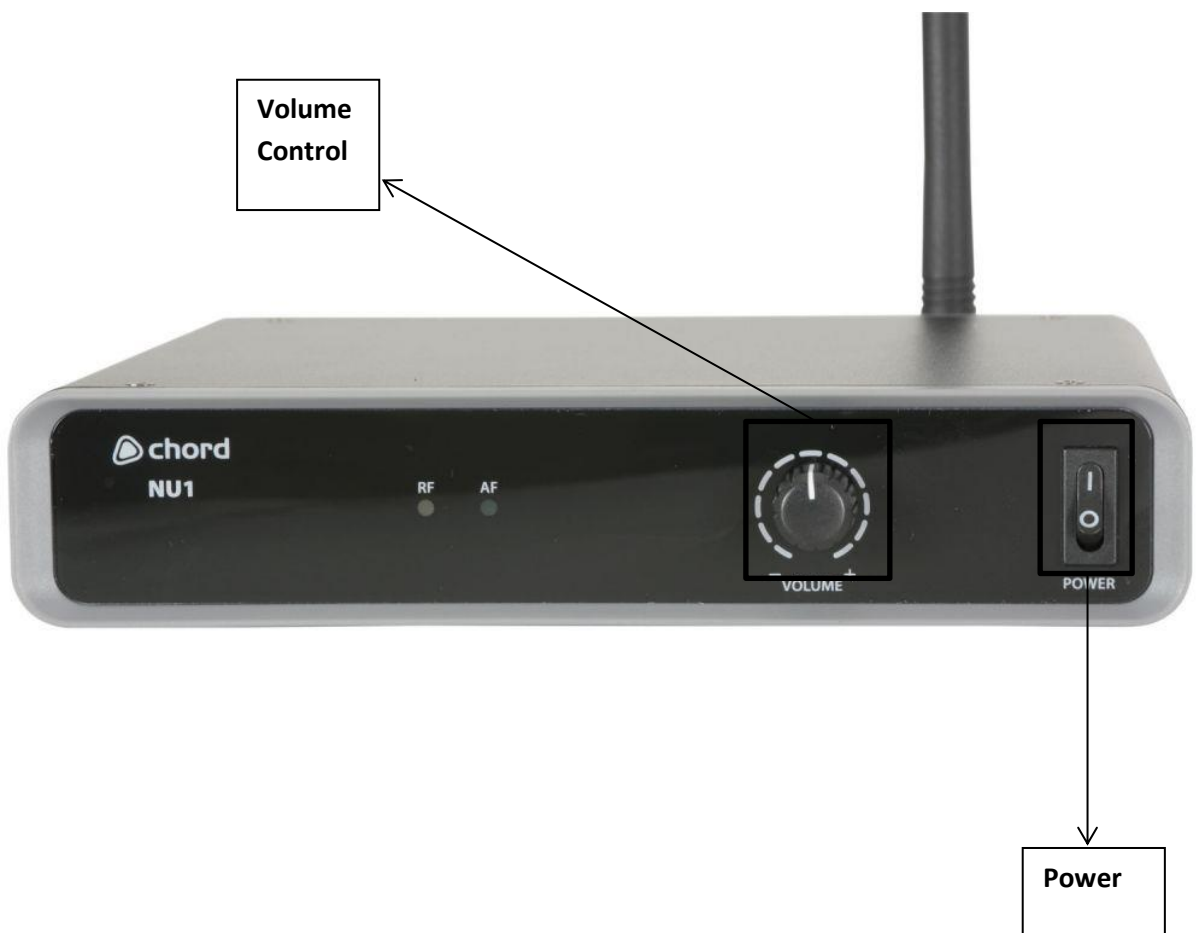

QCCA Package Details