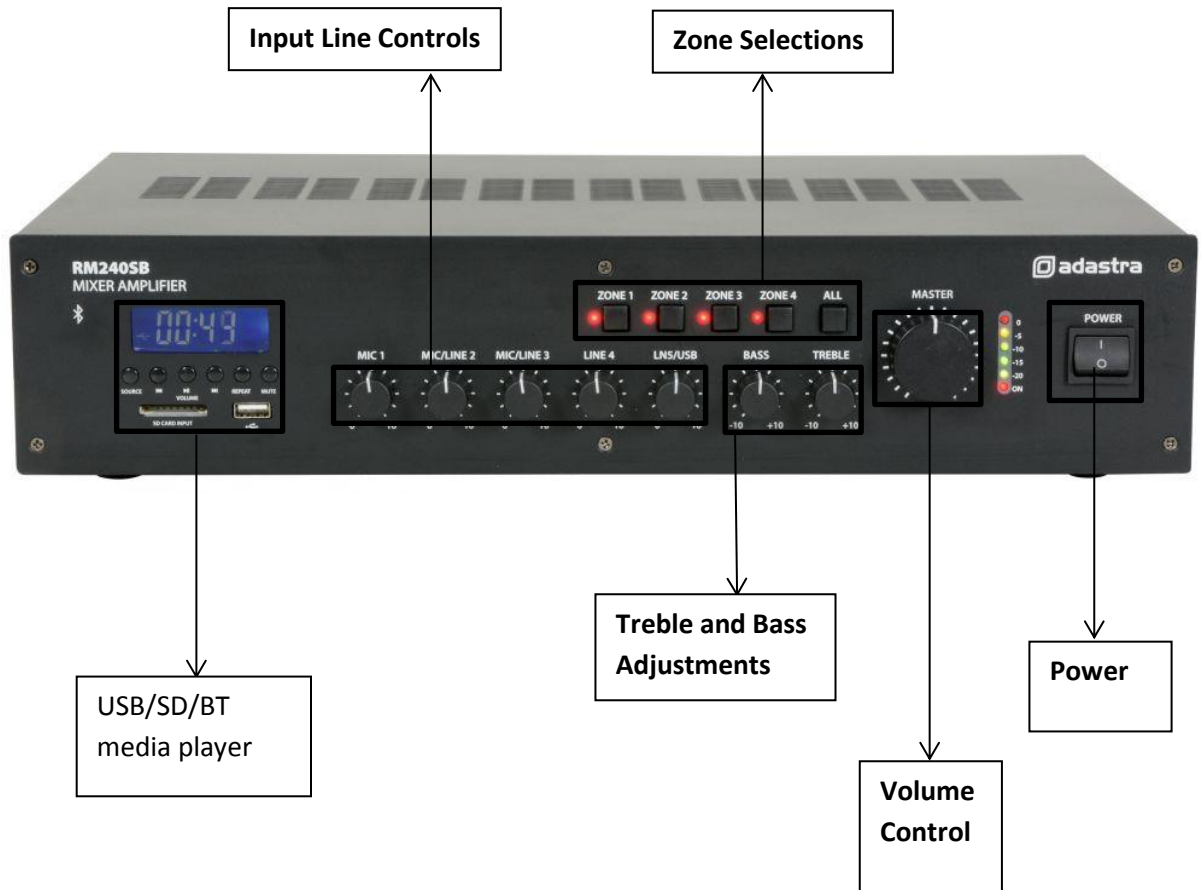

QCCA Package Details