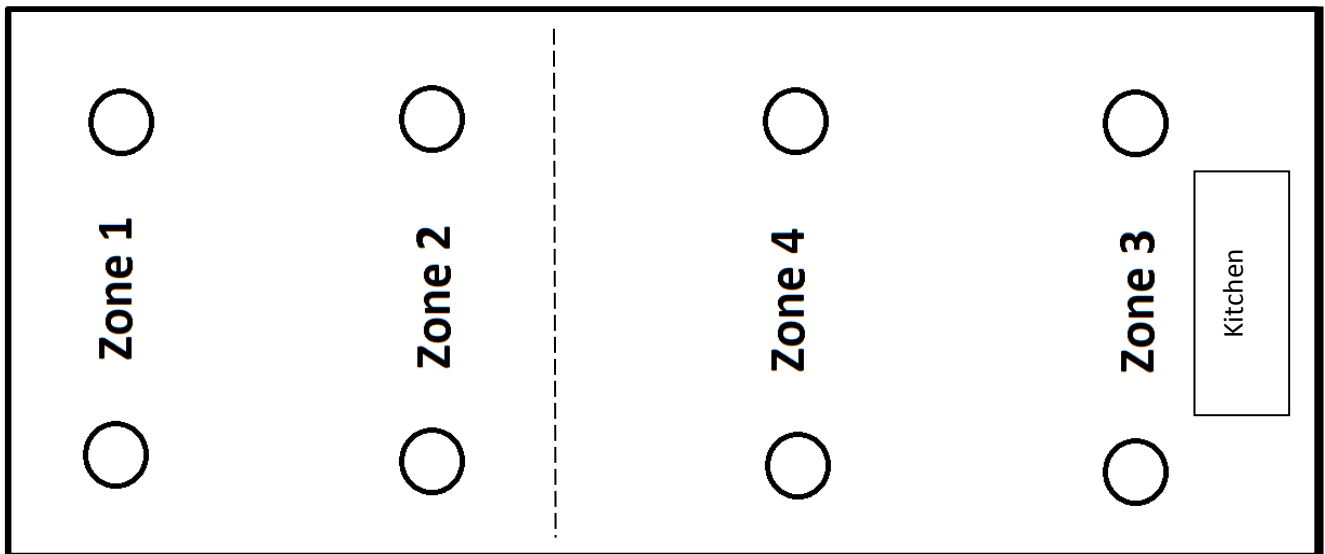

Adastra Music System with wireless microphone user guide

Source Input

AUX

Bluetooth

SD card

RCA inputs

USB

Bluetooth

The Bluetooth function allows connection of a smart phone or tablet to the media player section for playback of stored files or streamed digital audio. In order to enable this function, it will be necessary to pair the sending device to the receiver as follows.

1. Open the Bluetooth settings menu on the smart phone or tablet (or other sending device)
2. Scan for Bluetooth devices and look for “adastra” in the list of available devices (ensure that the RM amp is powered on and within reception range)
3. Select “adastra” and the sending device should confirm that it is connected as an audio device
4. Play audio from the sending device, ensuring that volume controls are not turned down/muted
5. Turn up the USB/LN5 volume control on the amplifier to the required level