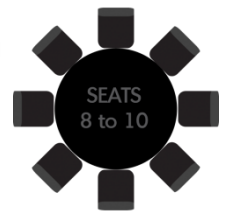

QCCA Package Details

Round Wooden Banqueting Table Details

Blue Banqueting Chair Details

8ft Rectangle Plastic Folding Table

To use the microphone you simply switch it on this was also created to be user friendly.

Our music system has 4 zones so you can decide where you can play the music within the hall.

### 6ft Tables (Bronze)

Our 6ft table can sit around 10 to 12 people comfortably, they are heavy duty and robust and will be suitable for any event.