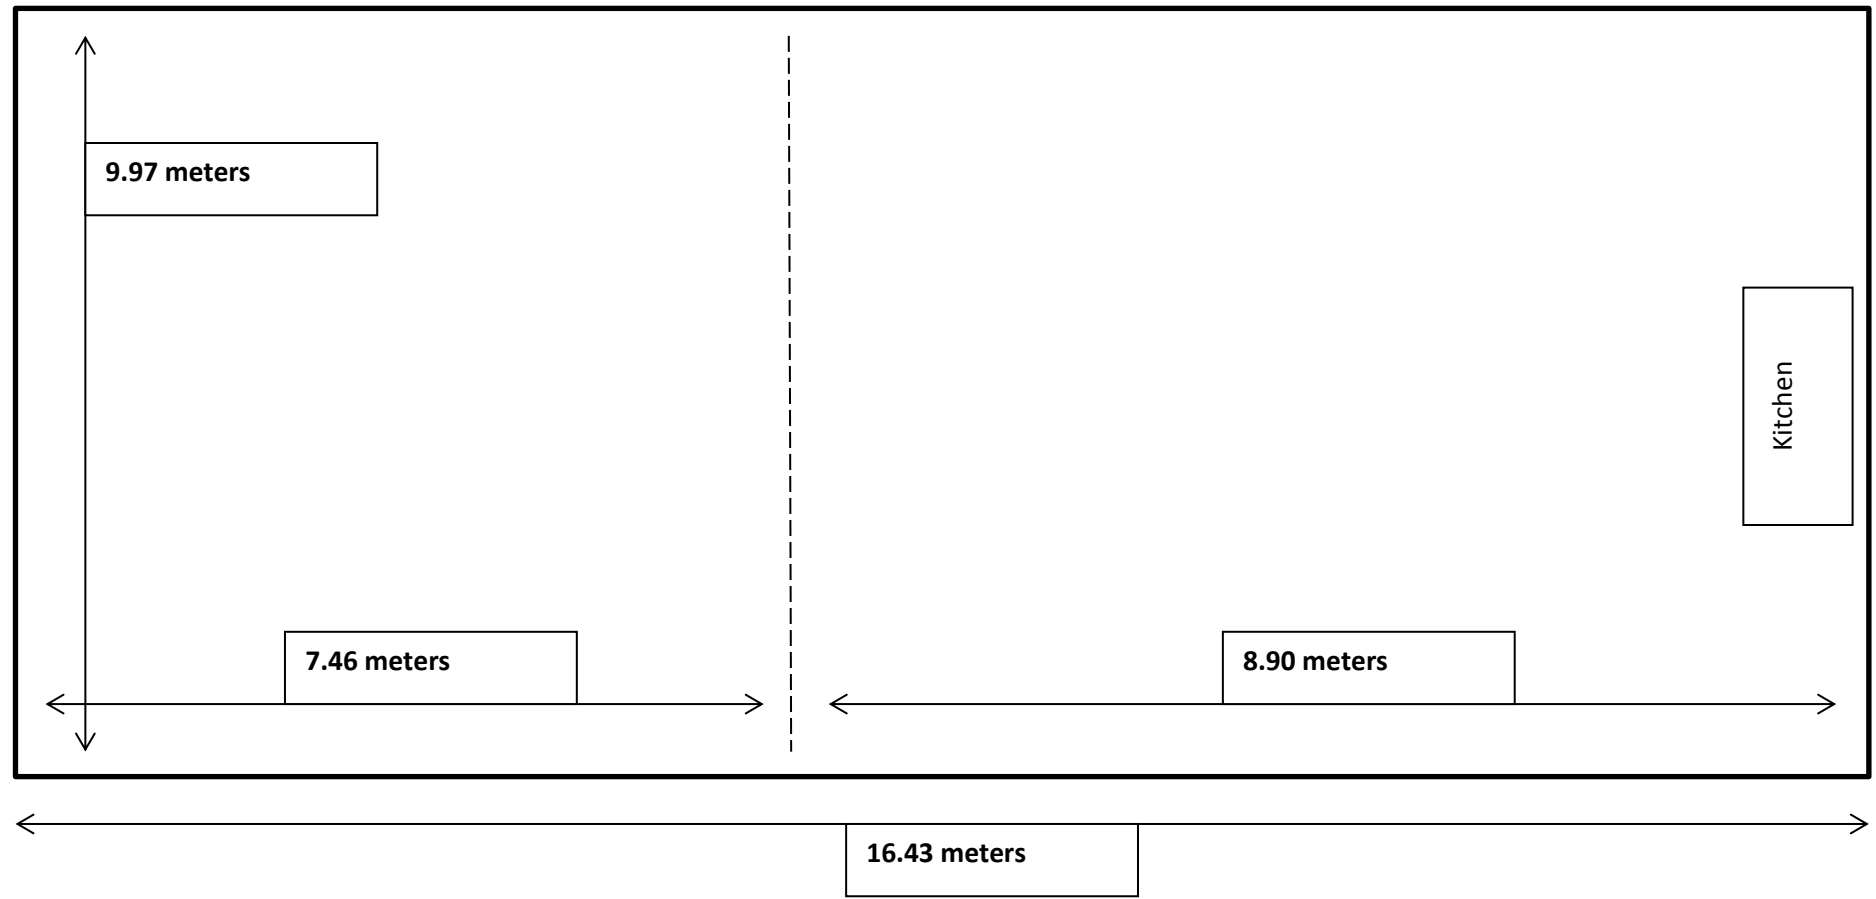

QCCA Package Details

QCCA Package Details

QCCA Package Details

Main Hall Dimensions

Height **3.57 meters**